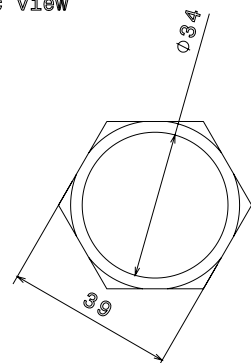

PRODUCT CODE: MBBL4
MALE BRASS BUSH: LONG

DESCRIPTION

1.5" Male Brass Bush: Long

FINISH

Self Colour

MATERIAL

Brass

PACKAGING

Packed in qty 20

ADDITIONAL NOTES

Conforms to BS EN61386-1

Isometric view

Side view

Top view