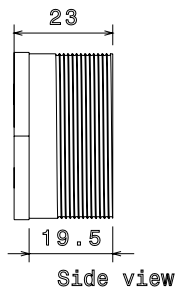

PRODUCT CODE: MBBL4
MALE BRASS BUSH: LONG

DESCRIPTION

1.5" Male Brass Bush: Long

FINISH

Self Colour

MATERIAL

Brass

PACKAGING

Packed in qty 20

ADDITIONAL NOTES

Conforms to BS EN61386-1

Isometric view

Side view

Top view